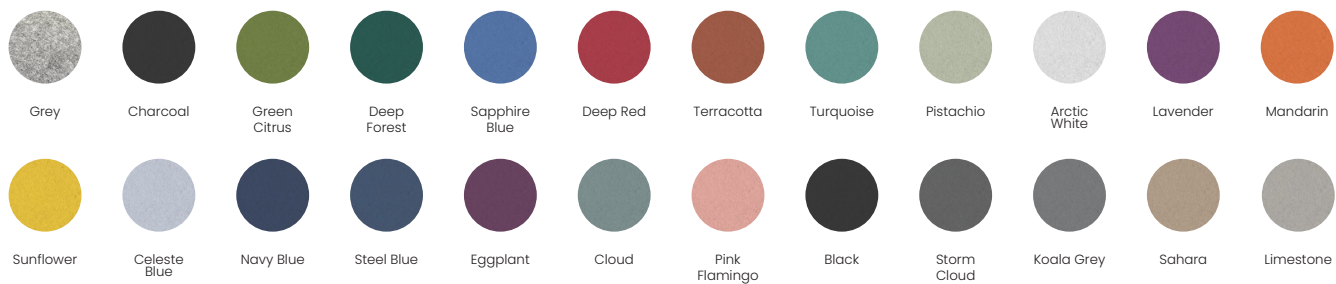

Hanging PET Dividers

Workspace Dividers

Koala Workspace Dividers are made from premium acoustic panels and recycled PET material (recycled bottles) and come in an extensive range of designs and colours. These dividers act as a physical division between spaces within offices or other rooms, whilst also introducing some added acoustic absorption to reduce overall noise. Dividers are suspended from the ceiling. The suspended design means that the dividers do not take up any floor space, leaving more room for furniture and equipment. With so many designs to choose from, there is sure to be an option that complements the existing decor of any office or workspace. Upgrade your office today with Koala Workspace Dividers.

Stocked Colour Options

Available Designs

31 options

Available Sizes

2400mm x 1200mm

Divide space, absorb sound and create visual privacy all in one simple solution