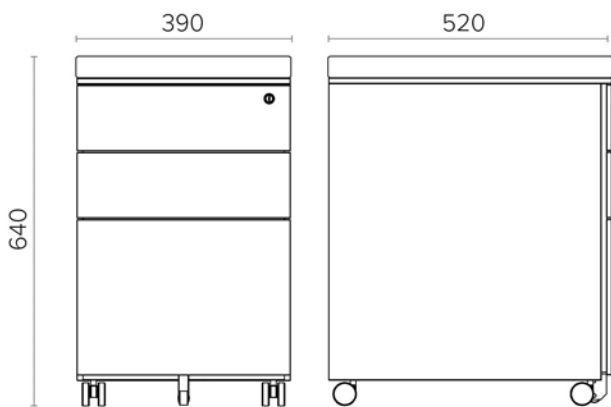

KITO-X METAL PEDESTAL 390MM WITH CUSHION

KITO-X METAL PEDESTAL 390MM

Metal Finishes

Black

Silver

White