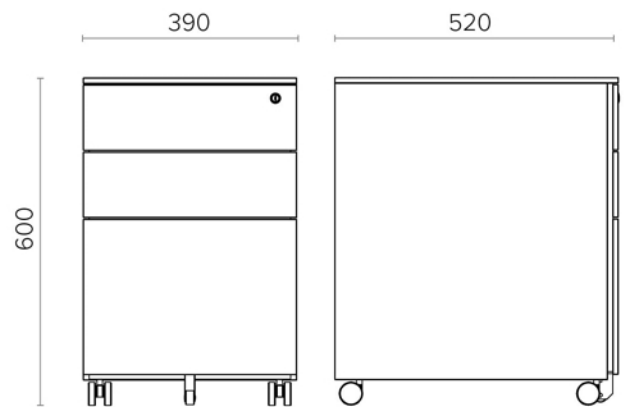

KITO-X METAL PEDESTAL 390MM WITH CUSHION

KITO-X METAL PEDESTAL 390MM

Metal Finishes

Black

Silver

White