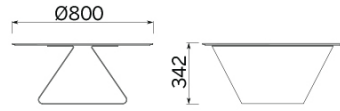


Tov

Equilibrium of shapes and perspectives. Tov, Dorigo Design, is the collection of tables for every type of space which can be integrated seamlessly in any contexts, from office to contract and the home. Available in two different heights, with contrast base and top, the Tov collection symbolises a tribute to the eternal beauty of design details.

Models

H 350 top ?
800 mm

H 500 top ?
600 mm