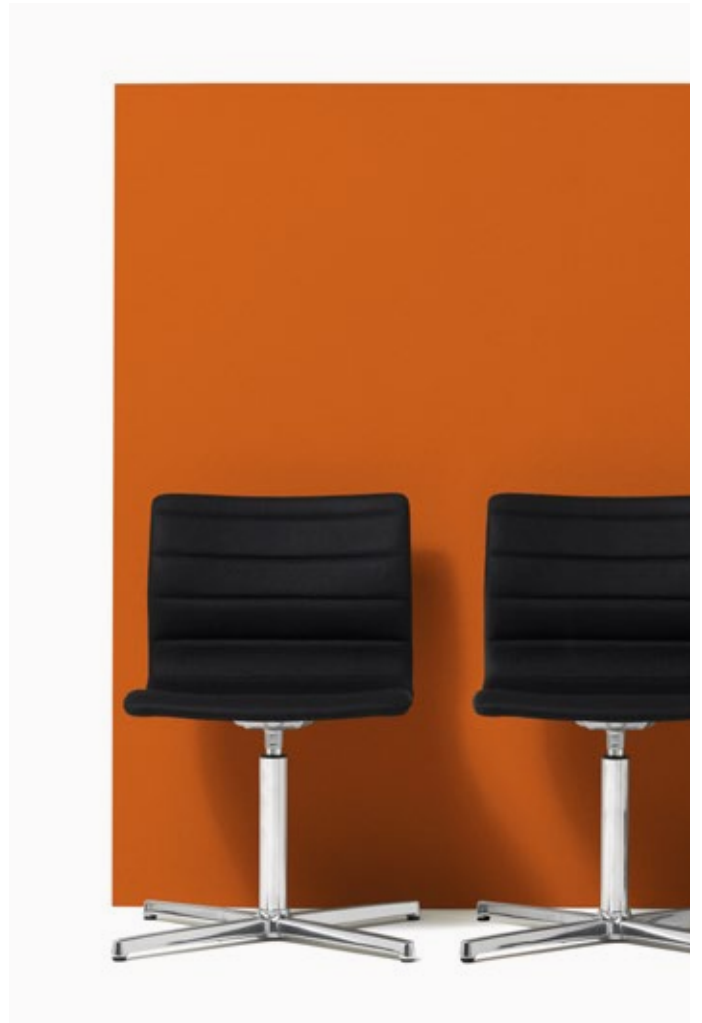

MISS

Diemme Lab / 2007

Blazer CUZ08