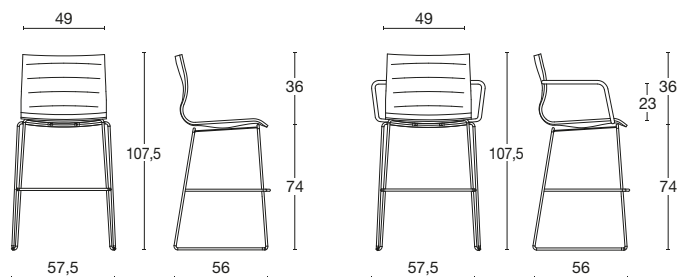

MISS

frame

beech plywood

base: chromed / polished aluminum / black lacquered / white lacquered

upholstery

fabric
Jet
15 colours
Cat. F

faux leather
Planet
15 colours
Cat. F

faux leather
Cube
15 colours
Cat. G

fabric
Mirage
15 colours
Cat. G

fabric
Era
15 colours
Cat. S

fabric
Model
15 colours
Cat. S

fabric
Ikon
14 colours
Cat. Top

fabric
Gorgeous
15 colours
Cat. Extra

fabric
Wolin
9 colours
Cat. Extra

fabric
Hestan
6 colours
Cat. Extra

fabric
Blazer
12 colours
Cat. Extra

leather
Polo
15 colours
Cat. Fiesta

leather
Fiesta
9 colours

leather
Nuvola
6 colours

Please refer to the materials folder for the fabric, leather and faux leather colour palette.