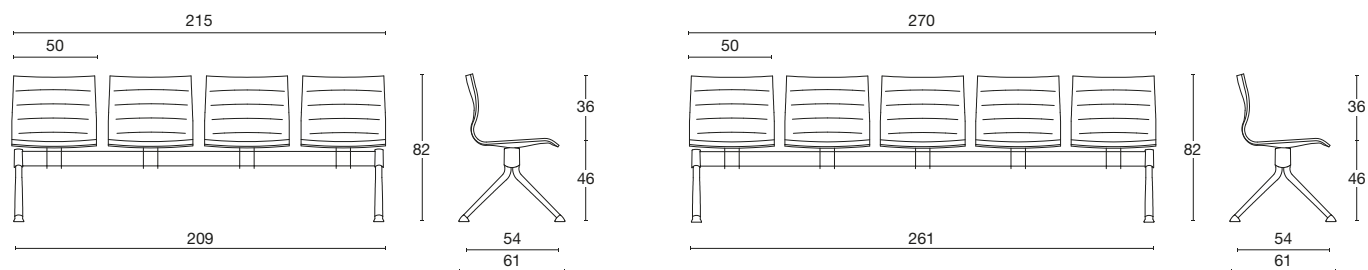

MISS

frame

beech plywood

base: chromed / polished aluminum / black lacquered / white lacquered

upholstery

fabric
Jet
15 colours
Cat. F

faux leather
Planet
15 colours
Cat. F

faux leather
Cube
15 colours
Cat. G

fabric
Mirage
15 colours
Cat. G

fabric
Era
15 colours
Cat. S

fabric
Model
15 colours
Cat. S

fabric
Ikon
14 colours
Cat. Top

fabric
Gorgeous
15 colours
Cat. Extra

fabric
Wolin
9 colours
Cat. Extra

fabric
Hestan
6 colours
Cat. Extra

fabric
Blazer
12 colours
Cat. Extra

leather
Polo
15 colours
Cat. Fiesta

leather
Fiesta
9 colours

leather
Nuvola
6 colours

Please refer to the materials folder for the fabric, leather and faux leather colour palette.