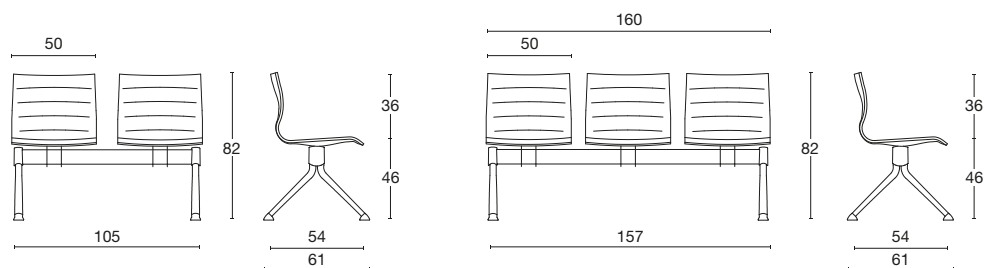

MISS

frame

beech plywood

base: chromed / polished aluminum / black lacquered / white lacquered

upholstery

fabric
Jet
15 colours
Cat. F

faux leather
Planet
15 colours
Cat. F

faux leather
Cube
15 colours
Cat. G

fabric
Mirage
15 colours
Cat. G

fabric
Era
15 colours
Cat. S

fabric
Model
15 colours
Cat. S

fabric
Ikon
14 colours
Cat. Top

fabric
Gorgeous
15 colours
Cat. Extra

fabric
Wolin
9 colours
Cat. Extra

fabric
Hestan
6 colours
Cat. Extra

fabric
Blazer
12 colours
Cat. Extra

leather
Polo
15 colours
Cat. Fiesta

leather
Fiesta
9 colours

leather
Nuvola
6 colours

Please refer to the materials folder for the fabric, leather and faux leather colour palette.