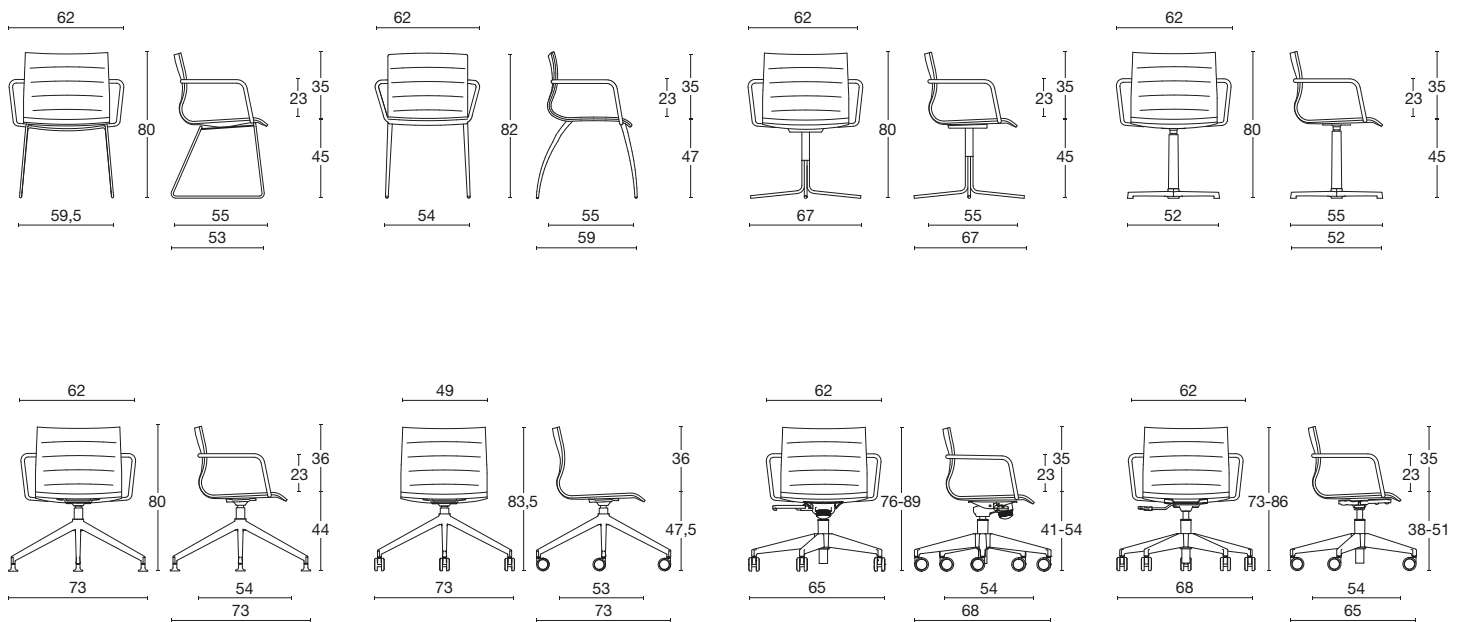

MISS

Planet 4008 / 109

Blazer CUZ30

MISS

1 livello della UNI EN 16139 / Warranty: 5 YEARS

Community chair / visitor / bench / stool

A series of armchairs characterised by slinky and essential lines, with exceptional versatility, ideal for home, contract and office. The single shell is in beech plywood, padded and upholstered. The base can be: with swivel, gas lift and castors; with knee-tilt mechanism; on tubular swivel frame; on 4 aluminum blades at fixed height with swivel and return mechanism; four chromed legs; sled base; black or white painted four-spur aluminum pyramid. Optionally with black or white lacquered or chromed tubular armrests. Also available as a barstool on chromed sled; or as two, three, four or five-seater beam units.