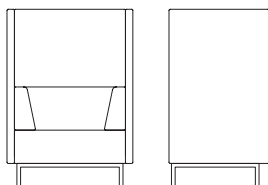

Our full terms concerning warranties can be found in our Seating Price Guide under terms and conditions section 9.

FENCE COLLECTION

FN-01 | Armchair.

Overall Height	780 mm
Overall Width	900 mm
Overall Depth	750 mm
Seat Height	430 mm
Seat Depth	600 mm
Weight	49 kg

FN-02 | 2 Seat Sofa.

Overall Height	780 mm
Overall Width	1500 mm
Overall Depth	750 mm
Seat Height	430 mm
Seat Depth	600 mm
Weight	61 kg

FN-03 | 3 Seat Sofa.

Overall Height	780 mm
Overall Width	2250 mm
Overall Depth	750 mm
Seat Height	430 mm
Seat Depth	600 mm
Weight	73 kg

FN-11 | Armchair Inc. Screens.

Overall Height	1440 mm
Overall Width	1020 mm
Overall Depth	810 mm
Seat Height	430 mm
Seat Depth	600 mm
Weight	67 kg

FN-12 | 2 Seat Sofa Inc. Screens.

Overall Height	1440 mm
Overall Width	1620 mm
Overall Depth	810 mm
Seat Height	430 mm
Seat Depth	600 mm
Weight	85 kg