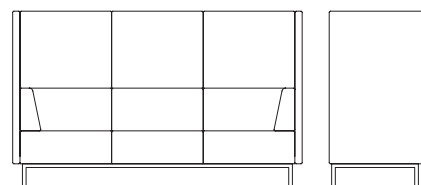

Our full terms concerning warranties can be found in our Seating Price Guide under terms and conditions section 9.

FENCE COLLECTION

FN-01 | Armchair.

Overall Height	780 mm
Overall Width	900 mm
Overall Depth	750 mm
Seat Height	430 mm
Seat Depth	600 mm
Weight	49 kg

FN-02 | 2 Seat Sofa.

Overall Height	780 mm
Overall Width	1500 mm
Overall Depth	750 mm
Seat Height	430 mm
Seat Depth	600 mm
Weight	61 kg

FN-03 | 3 Seat Sofa.

Overall Height	780 mm
Overall Width	2250 mm
Overall Depth	750 mm
Seat Height	430 mm
Seat Depth	600 mm
Weight	73 kg

FN-11 | Armchair Inc. Screens.

Overall Height	1440 mm
Overall Width	1020 mm
Overall Depth	810 mm
Seat Height	430 mm
Seat Depth	600 mm
Weight	67 kg

FN-12 | 2 Seat Sofa Inc. Screens.

Overall Height	1440 mm
Overall Width	1620 mm
Overall Depth	810 mm
Seat Height	430 mm
Seat Depth	600 mm
Weight	85 kg