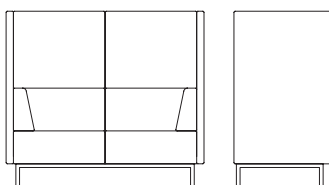

Our full terms concerning warranties can be found in our Seating Price Guide under terms and conditions section 9.

FENCE COLLECTION

FN-01 | Armchair.

Overall Height	780 mm
Overall Width	900 mm
Overall Depth	750 mm
Seat Height	430 mm
Seat Depth	600 mm
Weight	49 kg

FN-02 | 2 Seat Sofa.

Overall Height	780 mm
Overall Width	1500 mm
Overall Depth	750 mm
Seat Height	430 mm
Seat Depth	600 mm
Weight	61 kg

FN-03 | 3 Seat Sofa.

Overall Height	780 mm
Overall Width	2250 mm
Overall Depth	750 mm
Seat Height	430 mm
Seat Depth	600 mm
Weight	73 kg

FN-11 | Armchair Inc. Screens.

Overall Height	1440 mm
Overall Width	1020 mm
Overall Depth	810 mm
Seat Height	430 mm
Seat Depth	600 mm
Weight	67 kg

FN-12 | 2 Seat Sofa Inc. Screens.

Overall Height	1440 mm
Overall Width	1620 mm
Overall Depth	810 mm
Seat Height	430 mm
Seat Depth	600 mm
Weight	85 kg