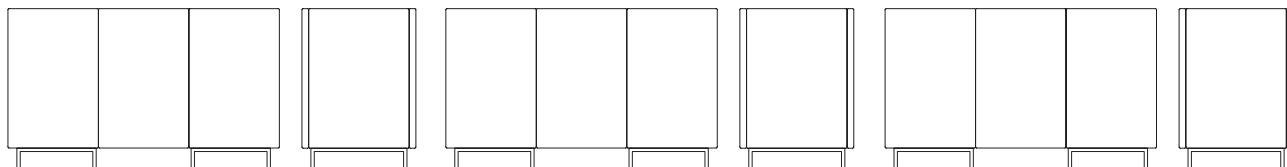

FN-11 | Armchair Inc. Screens.

Overall Height	1440 mm
Overall Width	1020 mm
Overall Depth	810 mm
Seat Height	430 mm
Seat Depth	600 mm
Weight	67 kg

FN-12 | 2 Seat Sofa Inc. Screens.

Overall Height	1440 mm
Overall Width	1620 mm
Overall Depth	810 mm
Seat Height	430 mm
Seat Depth	600 mm
Weight	85 kg

FN-13 | 3 Seat Sofa Inc. Screens.

Overall Height	1440 mm
Overall Width	2370 mm
Overall Depth	810 mm
Seat Height	430 mm
Seat Depth	600 mm
Weight	133 kg

FENCE COLLECTION

FN-22 | 2 Seat Booth.

Overall Height	1440 mm
Overall Width	1020 mm
Overall Depth	2430 mm
Seat Height	430 mm
Seat Depth	600 mm
Weight	140 kg