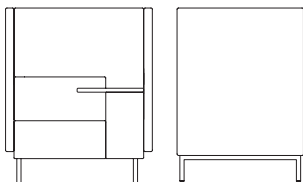

FENCE COLLECTION

FN-41R | Right Hand Personal Pod.

Overall Height	1440 mm
Overall Width	1330 mm
Overall Depth	920 mm
Seat Height	430 mm
Seat Depth	600 mm
Weight	80 kg

FN-41L | Left Hand Personal Pod.

Overall Height	1440 mm
Overall Width	1330 mm
Overall Depth	920 mm
Seat Height	430 mm
Seat Depth	600 mm
Weight	80 kg

FN-72 | Single Panel Booth.

Overall Height	1440 mm
Overall Width	1220 mm
Overall Depth	810 mm
Top Height	720 mm
Top Depth	600 mm
Weight	36.2 kg