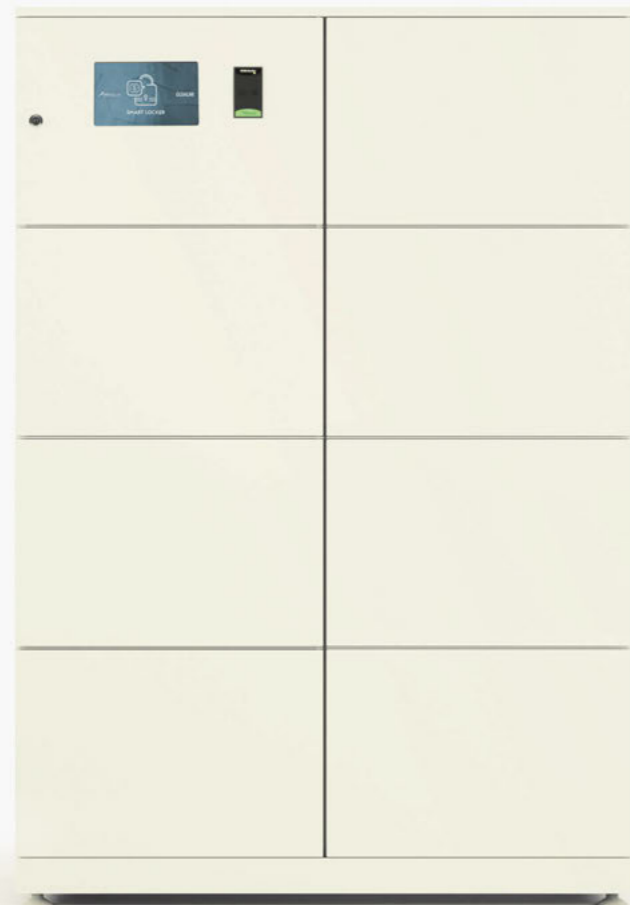

AccessCode

AccessCode is a new system of lockers. The system has a clean and contemporary aesthetics and several locking mechanisms that bring technology and operating efficiency to the equation. The system features also alternative locking mechanisms (code mechanisms, numbered key systems or even RFID tags). The use of AccessCode is almost unlimited when it comes to the type of building and customers that could profit from the system. Spaces such as private owned companies, educational facilities, libraries and many others where to store is a requirement. Easiness and secureness are extras that AccessCode offer.