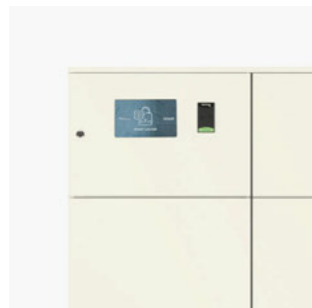

Accesscode

Both AccessCode cabinets have a wide range of measures. The collections have single, double (AccessCode)

Colors & Finishes

Body and Metal doors

White. RAL 9010

Yellow. RAL 1012

Grey. RAL 7044

Black. RAL 9005