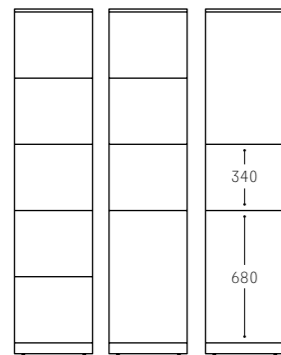

Measures

400x420 / 470x1115
500x420 / 470x1115

800x420 / 470x1115
1000x420 / 470x1115

400x420 / 470x1455
500x420 / 470x1455

800x420 / 470x1455
1000x420 / 470x1455

400x420 / 470x1795
500x420 / 470x1795

800x420 / 470x1795
1000x420 / 470x1795

Accesscode

Both AccessCode cabinets have a wide range of measures. The collections have single, double (AccessCode)

Colors & Finishes

Body and Metal doors

White. RAL 9010

Yellow. RAL 1012

Grey. RAL 7044

Black. RAL 9005