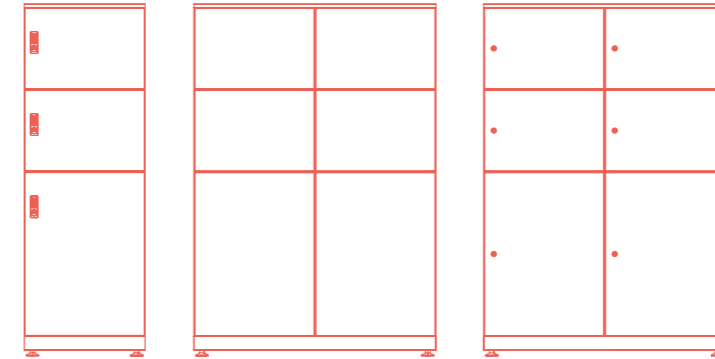

AccessCode

AccessCode is a new system of lockers. The system has a clean and contemporary aesthetics and several locking mechanisms that bring technology and operating efficiency to the equation. The system features also alternative locking mechanisms (code mechanisms, numbered key systems or even RFID tags). The use of AccessCode is almost unlimited when it comes to the type of building and customers that could profit from the system. Spaces such as private owned companies, educational facilities, libraries and many others where to store is a requirement. Easiness and secureness are extras that AccessCode offer.