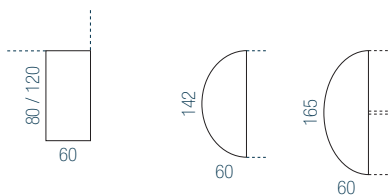

Cable management

Cable ports or top-access module

Overview

Individual desks

Shared-structure desks

Returns and extensions

Cable management

Only for worktops D.100 cm