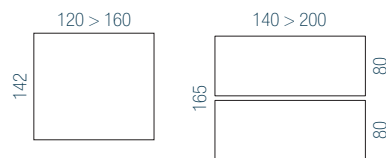

Cable management

Cable ports or top-access module

Overview

Individual desks

Shared-structure desks

Returns and extensions

Cable management

Only for worktops D.100 cm