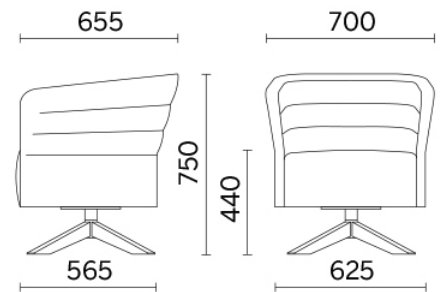

Single-seater with swivel steel base and 4 spokes in wood